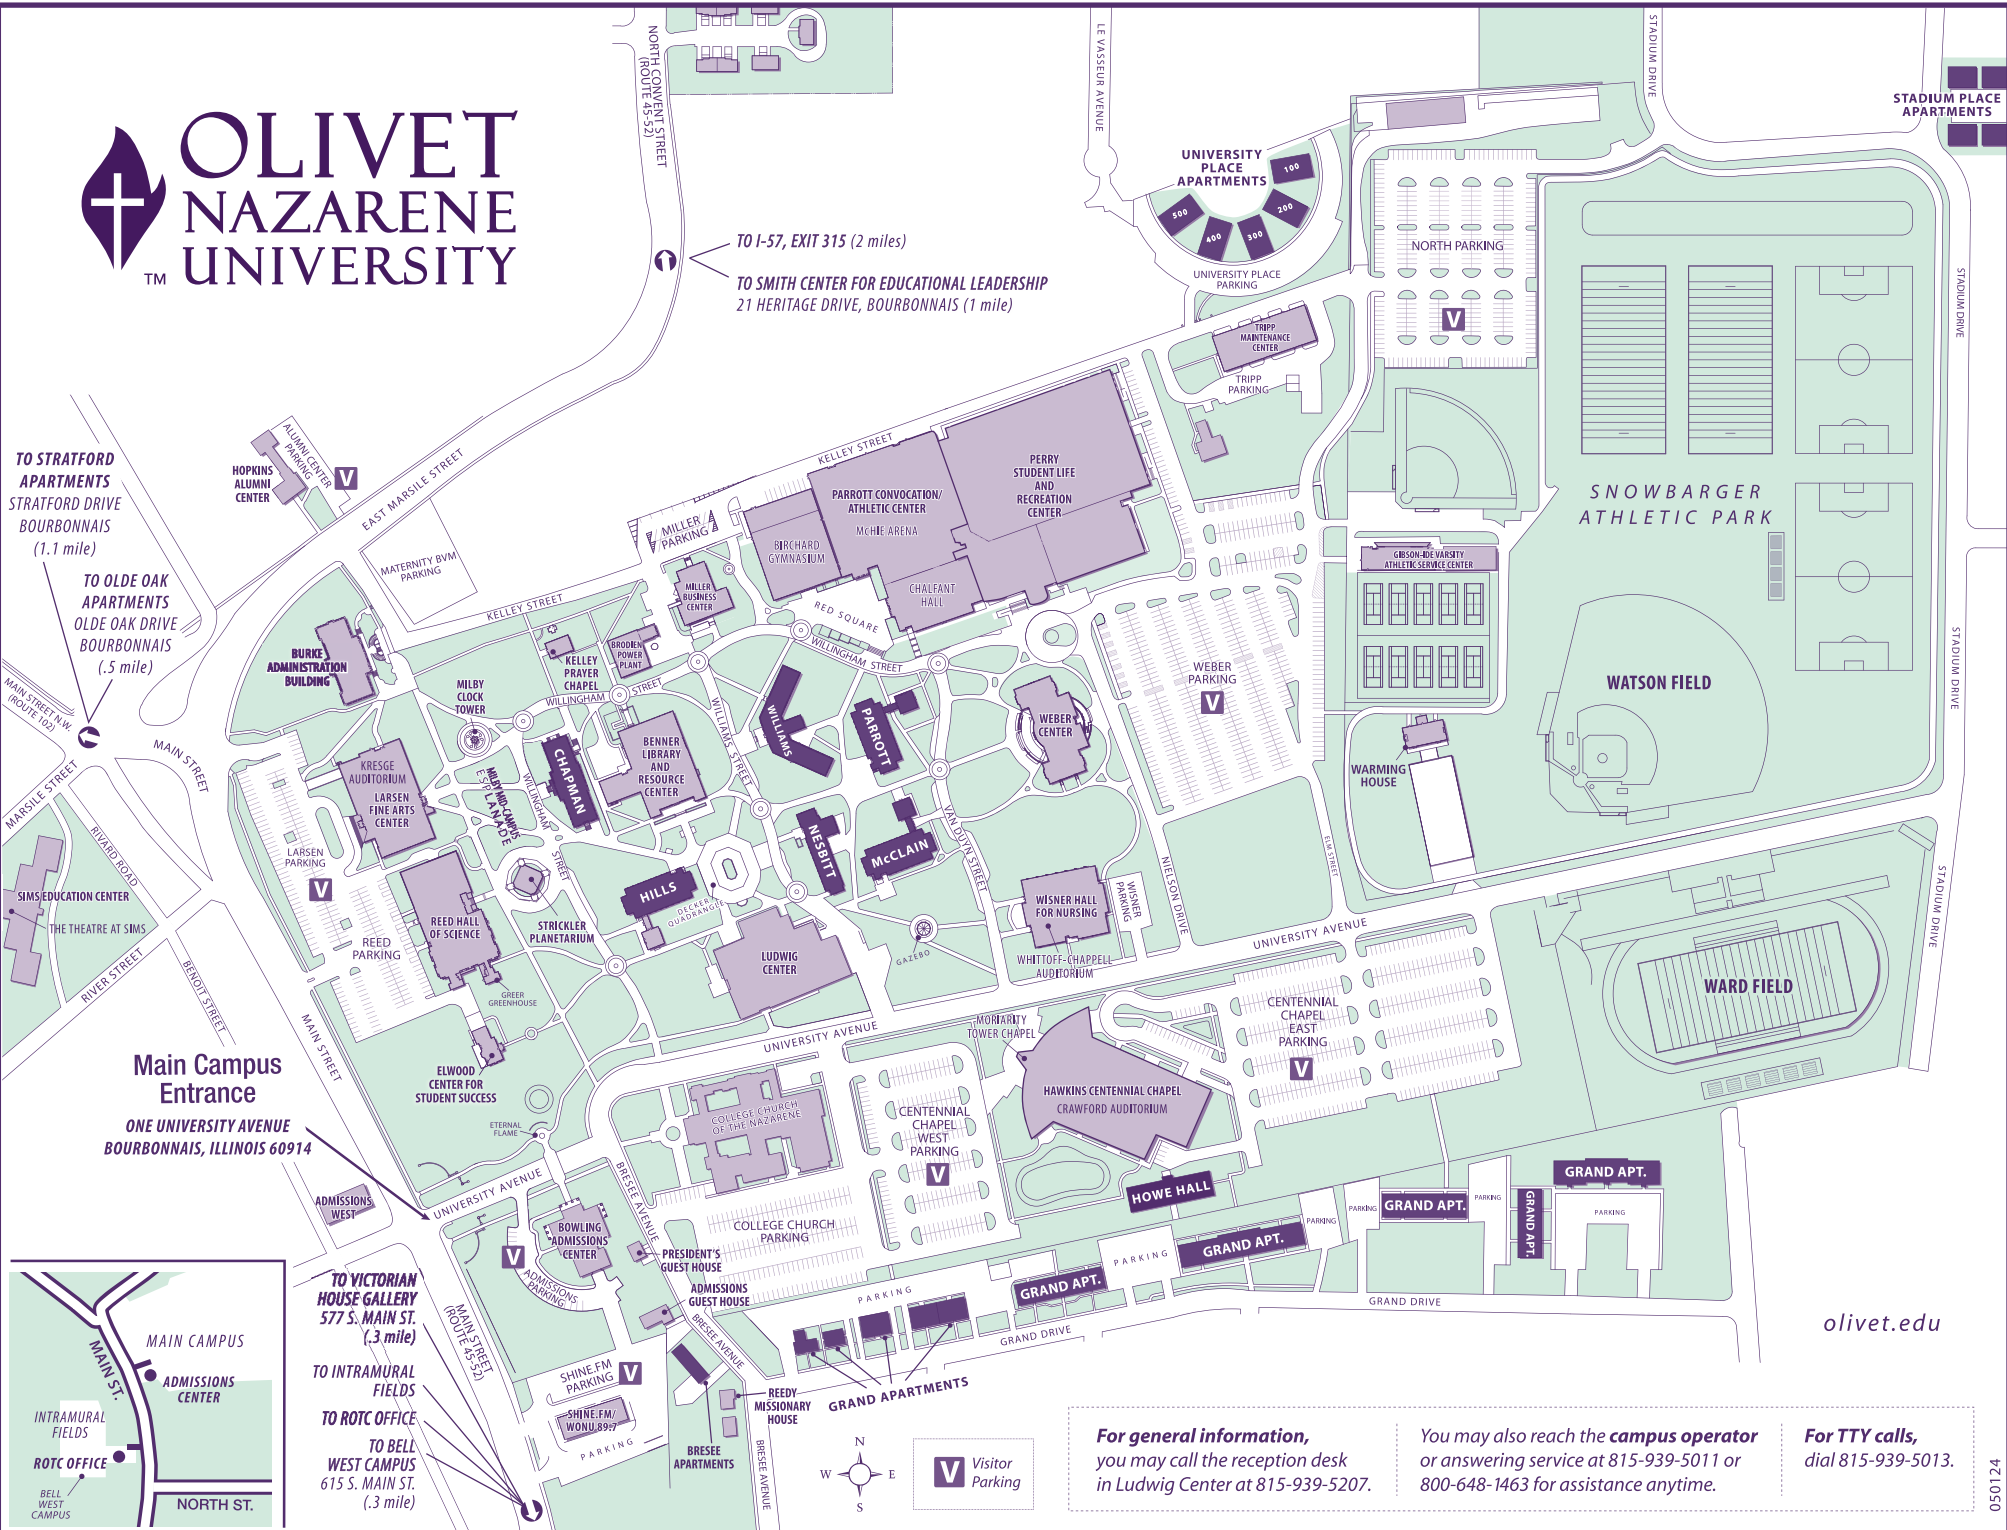

OLIVET NAZARENE UNIVERSITY

TO STRATFORD APARTMENTS
STRATFORD DRIVE
BOURBONNAIS
(1.1 mile)

TO OLDE OAK APARTMENTS
OLDE OAK DRIVE
BOURBONNAIS
(.5 mile)

TO I-57, EXIT 315 (2 miles)

TO SMITH CENTER FOR EDUCATIONAL LEADERSHIP
21 HERITAGE DRIVE, BOURBONNAIS (1 mile)

Main Campus Entrance
ONE UNIVERSITY AVENUE
BOURBONNAIS, ILLINOIS 60914

TO VICTORIAN HOUSE GALLERY
577 S. MAIN ST.
(.3 mile)

TO INTRAMURAL FIELDS

TO ROTC OFFICE

TO BELL WEST CAMPUS
615 S. MAIN ST.
(.3 mile)

Culver's
983 Convent St., Bourbonnais

Denny's
1303 Armour Rd., Bourbonnais

El Burrito Loco
600 S. Main St., Bourbonnais

Family House
312 S. Kennedy Dr., Bradley

Firehouse Subs
1609 N. State Rte. 50, Bradley

Oliver's
800 N. Kinzie Ave., Bradley

Panda Express
850 N. Kinzie Ave., Bradley

Panera Bread
1694 N. State Rte. 50, Bourbonnais

Popeyes Louisiana Kitchen
545 S. Kennedy Dr., Bradley
1250 N. Kinzie Ave., Bradley